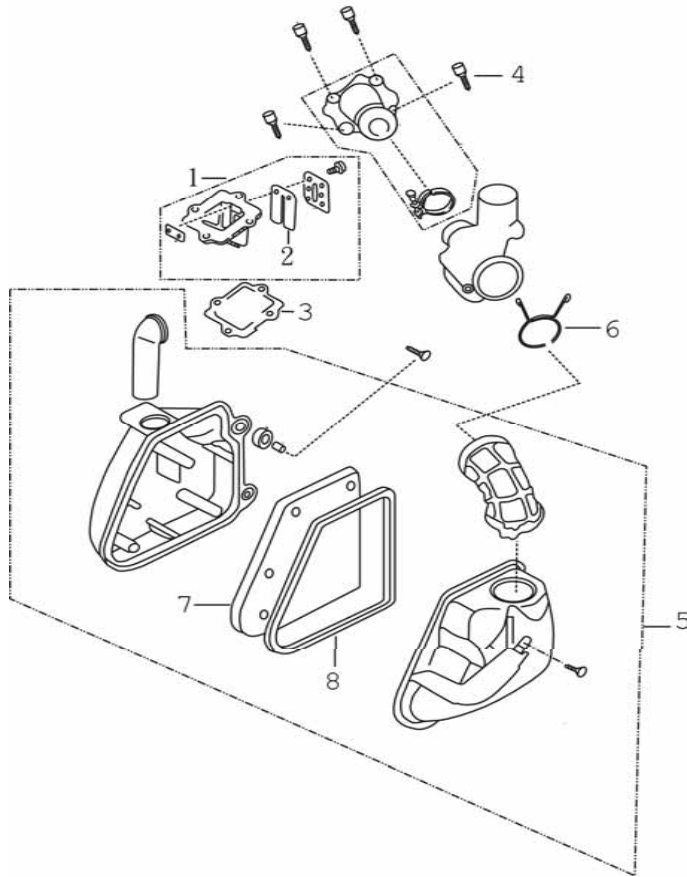

M3

FAN AIR SHROUD

50CC

ITEM	UNISON NO.	PARTS NO.	DESCRIPTION	QTY
1	03000091	M1A-17140-00-00	SHROUD COMP. (MINI & 50)	1
2	03000001	M1A-17143-00-00	SHROUD GROOMET(MINI , 50 & 90)	1
3	03000092	M1A-17110-00-00	FAN COVER ASSY. (MINI , 50 & 90)	1
4	03000093	M2A-17161-00-00 91305-31644-00 93500-06016-03 94111-06103-00 94101-06113-50	FAN ASSY. (MINI & 50 & 90)	1
5	03000007	M1A-17151-00-00	DEFLECTOR (MINI , 50 & 90)	1

M4**OIL PUMP****50CC**

ITEM	UNISON NO.	PARTS NO.	DESCRIPTION	QTY
1	04010591	M1A-15100-00-10	OIL PUMP ASSY FOR 50.	1
2	04000001	93500-05014-03	PAN HEAD SCREW 5X14 (MINI ,50 &90)	2
3	04000002	M1A-15211-00-00	OIL PUMP DRIVEN GEAR (MINI , 50 & 90)	1
4	04000003	94302-03117-00	DOWEL PIN 3X11.7 (MINI , 50 &90)	1
5	04000011	94511-12190-00	CIR-CLIP 19MM	2
6	04000004	M1A-15139-00-00	OIL TUBE SPRING (MINI , 50 &90)	1

M5**INTAKE****50CC**

ITEM	UNISON NO.	PARTS NO.	DESCRIPTION	QTY
1	05000091	M1A-19240-00-00 M1A-19241-00-00 M1A-19246-00-00 93892-03008-01 M1A-19243-00-00	INTAKE VALVE ASSY. (MINI & 50)	1
2	05010904	M2A-19241-00-00	REED VALVE	1
3	05000007	M1A-18251-00-00	VALVE SET GASKET(MINI , 50 & 90)	1
4	05000008	96700-06020-02	SOCKET BOLT 6X20 (MINI , 50 & 90)	4
5	05000092	A1A-19110-00-00	AIR CLEANER ASSY. (MINI , 50 & 90)	1
6	05000009	94201-23425-00	CLIP 42.5 MM (MINI , 50 &90)	1
7	05000010	A1A-19114-00-00	AIR CLEANER ELEMENT (MINI , 50 &90)	1
8	05000011	A1A-19115-00-00	SEAL,1 (MINI , 50& 90)	1