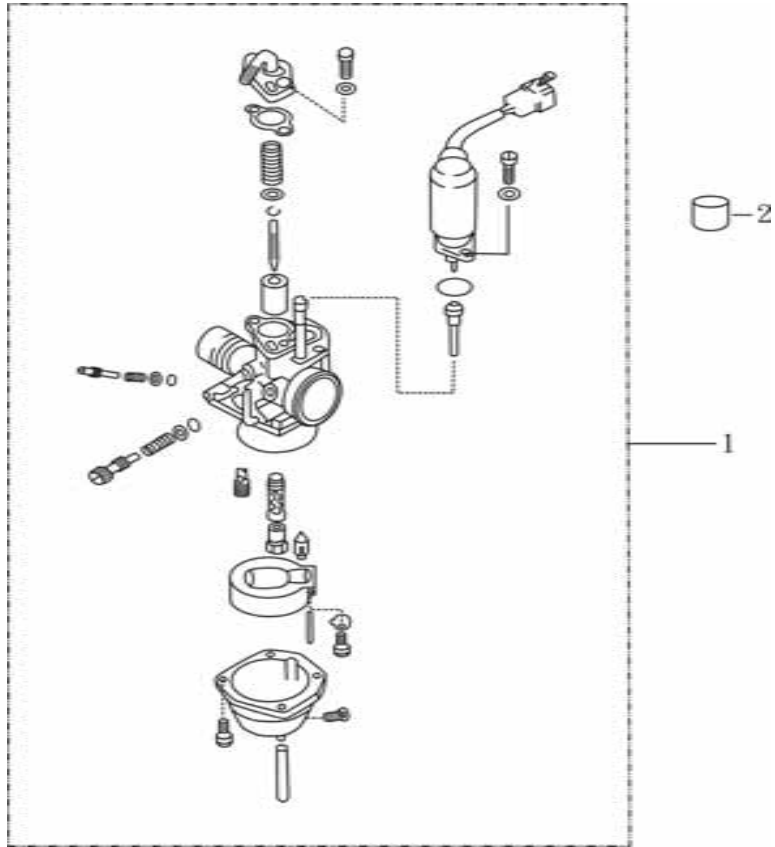

M6

CARBURETOR

50CC

ITEM	UNISON NO.	PARTS NO.	DESCRIPTION	QTY
1	06010501	M1A-19400-00-01	CARBURETOR ASSY. FOR 50	1
2	06000001	M1A-19489-00-00	RUBBER (MINI & 50)	1