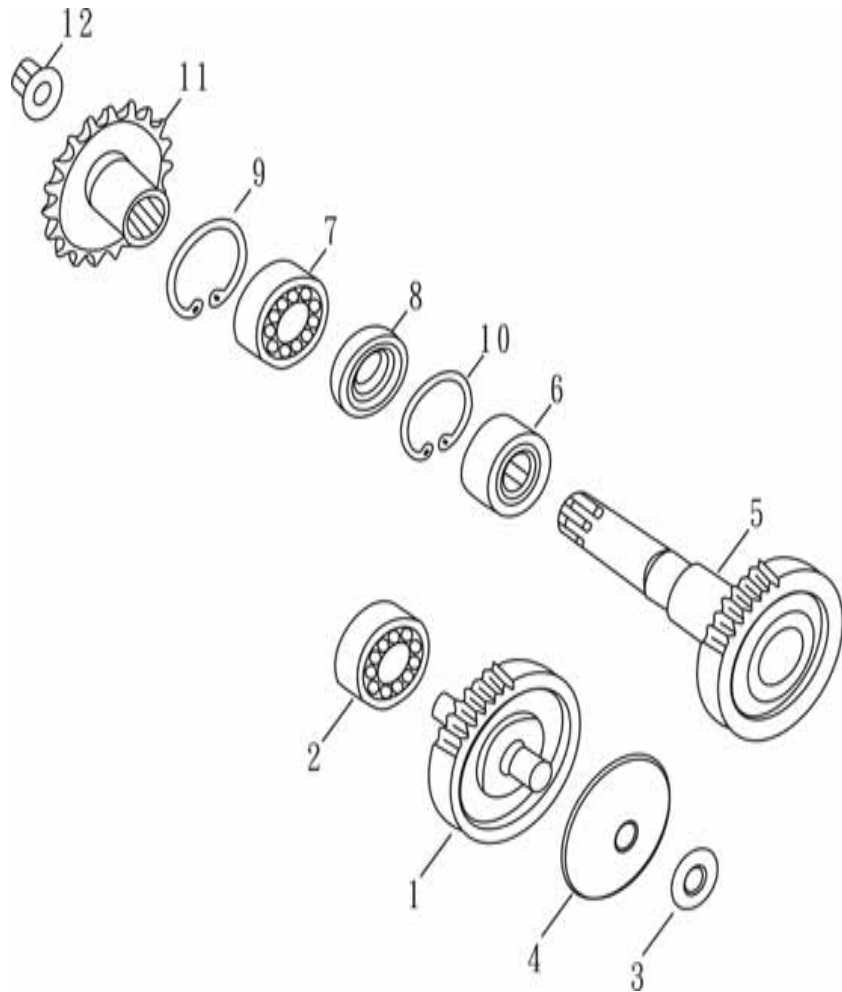

M12

TRANSMISSION

50CC

ITEM	UNISON NO.	PARTS NO.	DESCRIPTION	QTY
1	12032505	M1A-26110-00-00	COUNTER SHAFT COMP. (MINI & 50)	1
2	12010102	96123-06201-00	BALL BEARING 6201C3 (MINI, 50 & 90)	1
3	12000002	94101-12223-00	PLATE WASHER 12MM (MINI, 50 & 90)	1
4	12000003	M1A-26121-00-00	CONICAL SPRING WASHER (MINI, 50 & 90)	1
5	12000009	M1A-26170-00-00	FINAL SHAFT COMP. (MINI & 50)	1
6	12000004	96130-02516-00	NEEDLE BEARING NK 25/16 (MINI, 50 & 90)	1
7	12000005	96120-06004-40	BALL BEARING 6004LLUA/L10 (MINI, 50)	1
8	12000006	91201-25035-60	OIL SEAL 25X35X6 (MINI, 50 & 90)	1
9	12000007	94521-18420-00	CIR-CLIP 42MM (MINI, 50 & 90)	1
10	12000008	M1A-11132-00-00	CIR-CLIP 28MM	1
11	12000010	M1A-26911-00-01	DRIVE SPROCKET 19T(50 & 90)	1
12	12000001	94061-14000-01	FLANGE U NUT 14MM	2