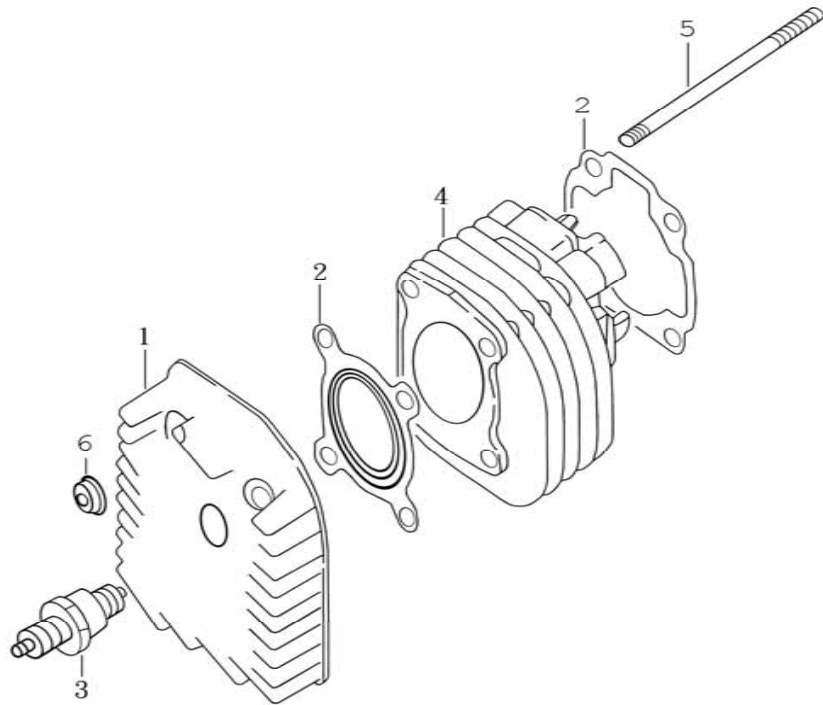

UNISON

ILLUSTRATED PARTS LIST

MODELS 2004 AND UP (VER.A)

DESERT CAT 50/90

M1**CYLINDER****50CC**

ITEM	UNISON NO.	PARTS NO.	DESCRIPTION	QTY
1	01000008	M1A-12511-00-00	CYLINDER HEAD (MINI & 50)	1
2	01000091	M1A-18111-00-00 M1A-18216-00-00	CYLINDER GASKET SET (MINI & 50)	1
3	01000004	M1A-33111-00-00	SPARK PLUG BR8HSA (NJK) (MINI , 50 &90)	1
4	01000005	M1A-12400-00-00	CYLINDER (MINI & 50)	1
5	01000006	M1A-12422-00-00	STUD BOLT 7X124 (MINI , 50 &90)	2
6	01000007	94050-07000-04	FLANGE NUT 7MM	2

M2

PISTON CRANKSHAFT

50CC

ITEM	UNISON NO.	PARTS NO.	DESCRIPTION	QTY
1	02000091	M1A-14100-00-00	CRANK SHAFT COMP. (MINI & 50)	1
2	02000005	M1A-14114-00-00	COMPLETE CRANKSHAFT (MINI & 50)	1
3	02000092	96129-06204-00 91238-20042-80 M1A-11113-00-00 M1A-14153-00-00	CRANK BEARINGS & SEAL (MINI , 50 & 90)	1
4	02000006	M1A-14116-00-00	PISTON BEARINGS 10X14X13 (MINI & 50)	1
5	02000093	M1A-12611-00-00 M1A-12631-00-00 M1A-12620-00-00	COMPLETE PISTON (MINI & 50)	1
6	02000010	M1A-12620-00-00	PISTON RING SET (MINI & 50)	2

M4**OIL PUMP****50CC**

ITEM	UNISON NO.	PARTS NO.	DESCRIPTION	QTY
1	04010591	M1A-15100-00-10	OIL PUMP ASSY FOR 50.	1
2	04000001	93500-05014-03	PAN HEAD SCREW 5X14 (MINI ,50 &90)	2
3	04000002	M1A-15211-00-00	OIL PUMP DRIVEN GEAR (MINI , 50 & 90)	1
4	04000003	94302-03117-00	DOWEL PIN 3X11.7 (MINI , 50 &90)	1
5	04000011	94511-12190-00	CIR-CLIP 19MM	2
6	04000004	M1A-15139-00-00	OIL TUBE SPRING (MINI , 50 &90)	1