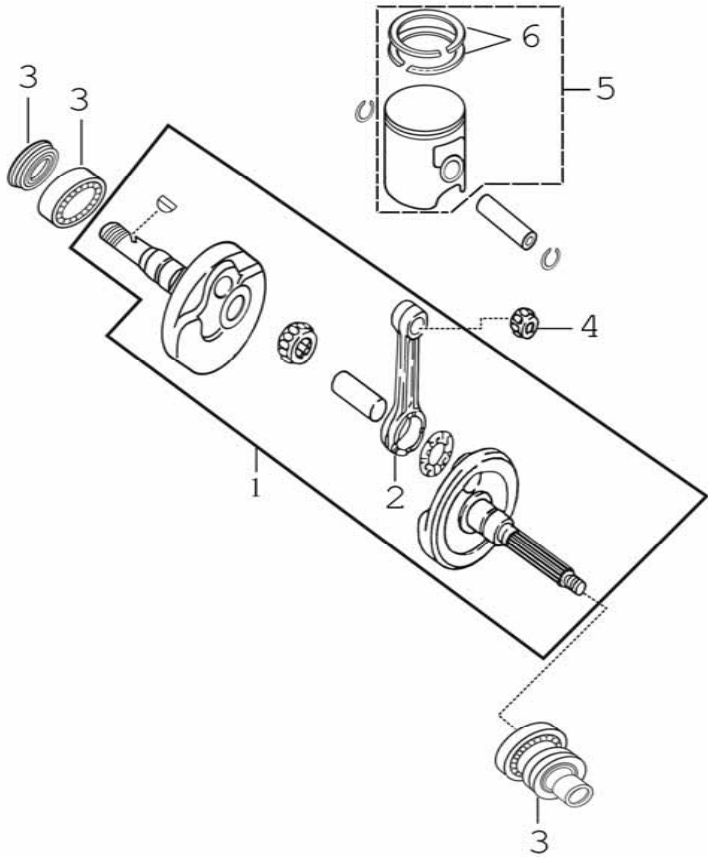

M2

PISTON CRANKSHAFT

50CC

ITEM	UNISON NO.	PARTS NO.	DESCRIPTION	QTY
1	02000091	M1A-14100-00-00	CRANK SHAFT COMP. (MINI & 50)	1
2	02000005	M1A-14114-00-00	COMPLETE CRANKSHAFT (MINI & 50)	1
3	02000092	96129-06204-00 91238-20042-80 M1A-11113-00-00 M1A-14153-00-00	CRANK BEARINGS & SEAL (MINI , 50 & 90)	1
4	02000006	M1A-14116-00-00	PISTON BEARINGS 10X14X13 (MINI & 50)	1
5	02000093	M1A-12611-00-00 M1A-12631-00-00 M1A-12620-00-00	COMPLETE PISTON (MINI & 50)	1
6	02000010	M1A-12620-00-00	PISTON RING SET (MINI & 50)	2