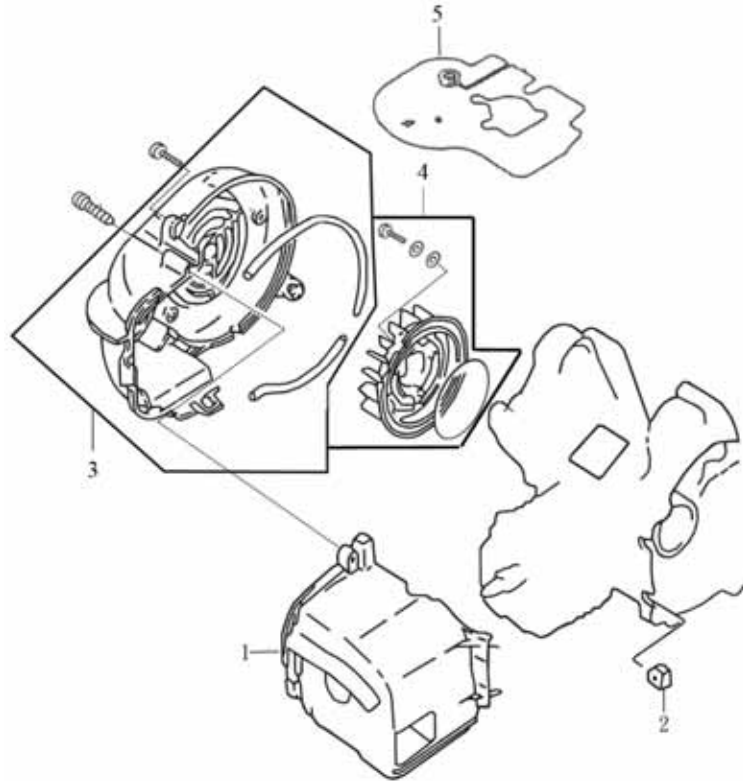

M3

FAN AIR SHROUD

50CC

ITEM	UNISON NO.	PARTS NO.	DESCRIPTION	QTY
1	03000091	M1A-17140-00-00	SHROUD COMP. (MINI & 50)	1
2	03000001	M1A-17143-00-00	SHROUD GROOMET(MINI , 50 & 90)	1
3	03000092	M1A-17110-00-00	FAN COVER ASSY. (MINI , 50 & 90)	1
4	03000093	M2A-17161-00-00 91305-31644-00 93500-06016-03 94111-06103-00 94101-06113-50	FAN ASSY. (MINI & 50 & 90)	1
5	03000007	M1A-17151-00-00	DEFLECTOR (MINI , 50 & 90)	1