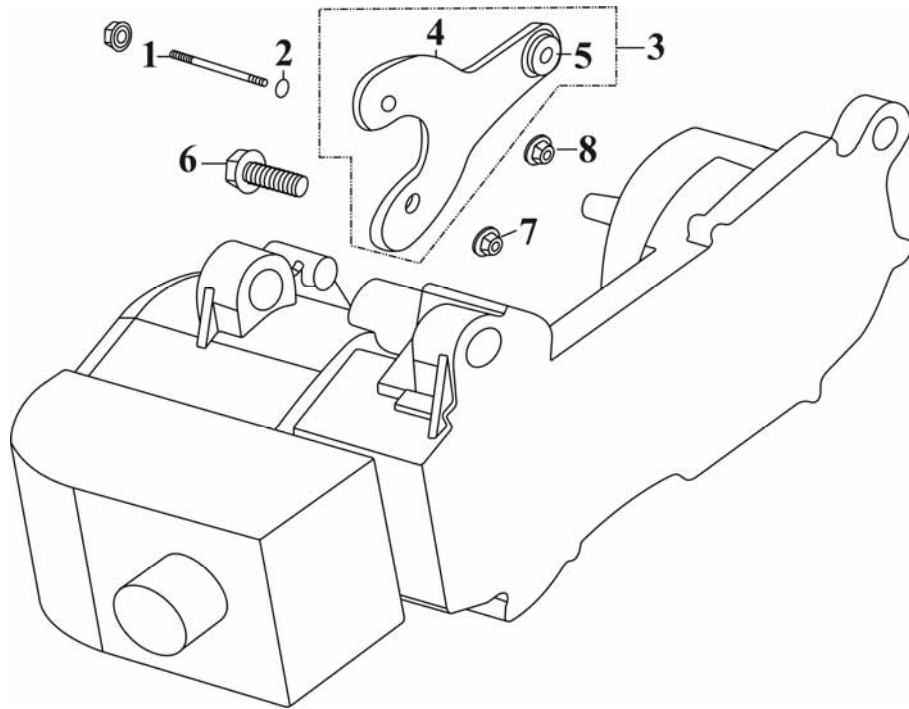

M13

ENGINE BRACKET

50CC

ITEM	UNISON NO.	PARTS NO.	DESCRIPTION	QTY
1	13000001	M1A-11272-00-00	STUD BOLT (MINI , 50 &90)	1
2	13000002	91305-19068-00	O-RING 6.8X1.9	1
3	13000003	M1A-11270-00-00	ENGINE BRACKET ASSY. (MINI , 50 & 90)	1
4	13000004	M1A-11271-00-00	ENGINE BRACKET (MINI, 50 &90)	1
5	07000030	M1A-11223-00-00	ENG. HANGER RUB. BUSH	3
6	13000006	95800-12040-02	FLANGE BOLT 12X40 (MINI ,50 &90)	1
7	14000012	94061-12000-03	FLANGE U NUT 12MM	2
8	13000008	94051-08000-02	FLANGE NUT 8MM (MINI , 50 &90)	1