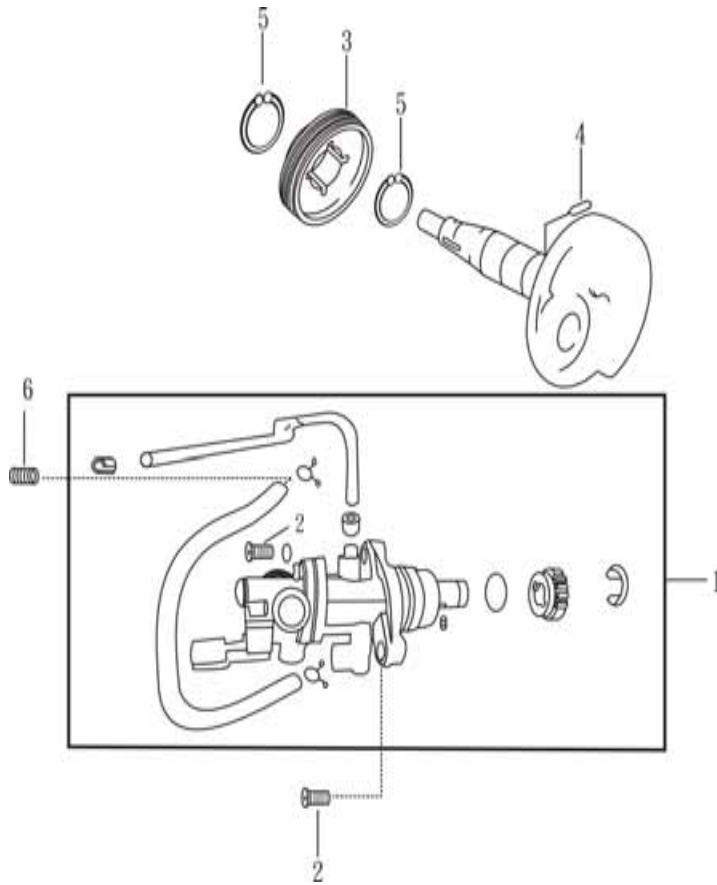

M3

FAN AIR SHROUD

50CC

ITEM	UNISON NO.	PARTS NO.	DESCRIPTION	QTY
1	03000091	M1A-17140-00-00	SHROUD COMP. (MINI & 50)	1
2	03000001	M1A-17143-00-00	SHROUD GROOMET(MINI , 50 & 90)	1
3	03000092	M1A-17110-00-00	FAN COVER ASSY. (MINI , 50 & 90)	1
4	03000093	M2A-17161-00-00 91305-31644-00 93500-06016-03 94111-06103-00 94101-06113-50	FAN ASSY. (MINI & 50 & 90)	1
5	03000007	M1A-17151-00-00	DEFLECTOR (MINI , 50 & 90)	1

M4**OIL PUMP****50CC**

ITEM	UNISON NO.	PARTS NO.	DESCRIPTION	QTY
1	04010591	M1A-15100-00-10	OIL PUMP ASSY FOR 50.	1
2	04000001	93500-05014-03	PAN HEAD SCREW 5X14 (MINI ,50 &90)	2
3	04000002	M1A-15211-00-00	OIL PUMP DRIVEN GEAR (MINI , 50 & 90)	1
4	04000003	94302-03117-00	DOWEL PIN 3X11.7 (MINI , 50 &90)	1
5	04000011	94511-12190-00	CIR-CLIP 19MM	2
6	04000004	M1A-15139-00-00	OIL TUBE SPRING (MINI , 50 &90)	1

M5**INTAKE****50CC**

ITEM	UNISON NO.	PARTS NO.	DESCRIPTION	QTY
1	05000091	M1A-19240-00-00 M1A-19241-00-00 M1A-19246-00-00 93892-03008-01 M1A-19243-00-00	INTAKE VALVE ASSY. (MINI & 50)	1
2	05010904	M2A-19241-00-00	REED VALVE	1
3	05000007	M1A-18251-00-00	VALVE SET GASKET(MINI , 50 & 90)	1
4	05000008	96700-06020-02	SOCKET BOLT 6X20 (MINI , 50 & 90)	4
5	05000092	A1A-19110-00-00	AIR CLEANER ASSY. (MINI , 50 & 90)	1
6	05000009	94201-23425-00	CLIP 42.5 MM (MINI , 50 &90)	1
7	05000010	A1A-19114-00-00	AIR CLEANER ELEMENT (MINI , 50 &90)	1
8	05000011	A1A-19115-00-00	SEAL,1 (MINI , 50& 90)	1